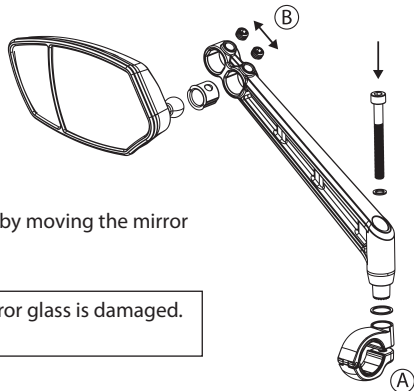

MOUNTING

- (A) • loosen the screw
  - attach to the handlebars
  - align the mirror
  - tighten the screw (2,5 Nm)

- (B) • loosen the screw
  - change the mirror position by moving the mirror
  - tighten the screw

Caution: Do not use if the mirror glass is damaged. Risk of injury!